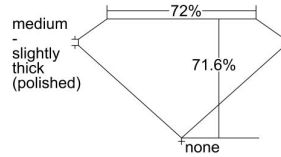

GIA®

FACSIMILE

GIA REPORT 1475825845

Verify this report at GIA.edu

GIA NATURAL DIAMOND DOSSIER®

October 26, 2023
GIA Report Number 1475825845
Shape and Cutting Style ..... Square Modified Brilliant
Measurements ..... 4.62 x 4.44 x 3.18 mm

GRADING RESULTS

Carat Weight ..... 0.50 carat
Color Grade ..... D
Clarity Grade VS1

ADDITIONAL GRADING INFORMATION

Polish ..... Very Good
Symmetry ..... Very Good
Fluorescence ..... None
Clarity Characteristics ..... Crystal, Cloud, Pinpoint
Inscription(s): GIA 1475825845

PROPORTIONS

Profile not to actual proportions

GRADING SCALES

GIA COLOR SCALE		GIA CLARITY SCALE			
COLORLESS	D	VERY VERY SLIGHTLY INCLUDED	FLAWLESS		
	E		INTERNALLY FLAWLESS		
	F		VVS₁		
	NEAR COLORLESS	G	VVS₂		
		H	VERY SLIGHTLY INCLUDED	VS₁	
		I		VS₂	
		FAINT	J	SLIGHTLY INCLUDED	SI₁
			K		SI₂
	L		INCLUDED		I₁
	M			I₂	
VERT LIGHT	N		INCLUDED	I₃	
	O				
	P				
	Q				
	R				
LIGHT	S				
	T				
	U				
	V				
	W				
	X				
	Y				
	Z