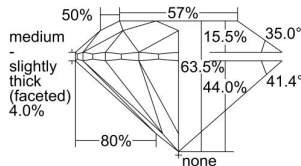

GIA®

FACSIMILE

GIA REPORT 1478095918

Verify this report at GIA.edu

GIA NATURAL DIAMOND DOSSIER®

July 17, 2023
GIA Report Number **1478095918**
Shape and Cutting Style ..... **Round Brilliant**
Measurements ..... **5.85 - 5.89 x 3.73 mm**

GRADING RESULTS

Carat Weight ..... **0.80 carat**
Color Grade ..... **D**
Clarity Grade **S11**
Cut Grade ..... **Excellent**

ADDITIONAL GRADING INFORMATION

Polish ..... **Excellent**
Symmetry ..... **Excellent**
Fluorescence ..... **Strong Blue**
Clarity Characteristics ..... **Crystal**
Inscription(s): **GIA 1478095918**

PROPORTIONS

Profile to actual proportions

GRADING SCALES

GIA COLOR SCALE

COLORLESS	D
	E
	F
	G
	H
	I
	J
NEAR COLORLESS	K
	L
Faint	M
	N
	O
	P
Very Light	Q
	R
	S
	T
	U
	V
Light	W
	X
	Y
	Z

GIA CLARITY SCALE

FLAWLESS	VERY VERY SLIGHTLY INCLUDED	VVS₁	VVS₂	VS₁	VS₂	S1₁	S1₂	I₁	I₂	I₃	
											INTERNAL FLAWLESS

GIA CUT SCALE

EXCELLENT
VERY GOOD
GOOD
FAIR
POOR