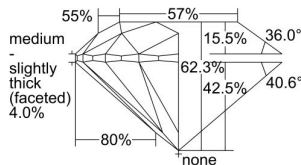

GIA®

FACSIMILE

GIA REPORT 1478294366

Verify this report at GIA.edu

GIA NATURAL DIAMOND DOSSIER®

August 10, 2023
GIA Report Number **1478294366**
Shape and Cutting Style ..... **Round Brilliant**
Measurements ..... **5.92 - 5.97 x 3.70 mm**

GRADING RESULTS

Carat Weight ..... **0.81 carat**
Color Grade ..... **H**
Clarity Grade **VVS1**
Cut Grade ..... **Excellent**

ADDITIONAL GRADING INFORMATION

Polish ..... **Excellent**
Symmetry ..... **Excellent**
Fluorescence ..... **Medium Blue**
Clarity Characteristics..... **Pinpoint, Feather, Cavity**
Inscription(s): **GIA 1478294366**

PROPORTIONS

Profile to actual proportions