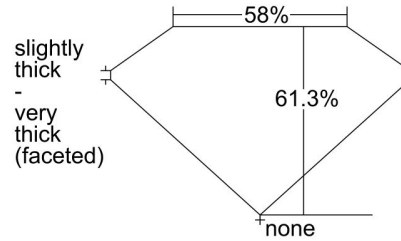

GIA NATURAL DIAMOND GRADING REPORT

August 28, 2023  
 GIA Report Number ..... 1478449596  
 Shape and Cutting Style ..... Heart Brilliant  
 Measurements ..... 5.88 x 6.46 x 3.96 mm

GRADING RESULTS

Carat Weight ..... 0.90 carat  
 Color Grade ..... H  
 Clarity Grade ..... VVS2

PROPORTIONS

Profile not to actual proportions

CLARITY CHARACTERISTICS

KEY TO SYMBOLS\*

- Pinpoint

GRADING SCALES

GIA COLOR SCALE		GIA CLARITY SCALE		
COLOURLESS	D	VERY VERY SLIGHTLY INCLUDED	FLAWLESS	
	E		INTERNALLY FLAWLESS	
	F		VVS <sub>1</sub>	
NEAR COLOURLESS	G		VVS <sub>2</sub>	
	H		VERY SLIGHTLY INCLUDED	VS <sub>1</sub>
	I			VS <sub>2</sub>
J	SLIGHTLY INCLUDED	SI <sub>1</sub>		
FAINT		K	SI <sub>2</sub>	
		L	INCLUDED	I <sub>1</sub>
M	I <sub>2</sub>			
VERY LIGHT	N	I <sub>3</sub>		
	O			
	P			
	Q			
	R			
	S			
	T			
LIGHT	U			
	V			
	W			
	X			
	Y			
Z				