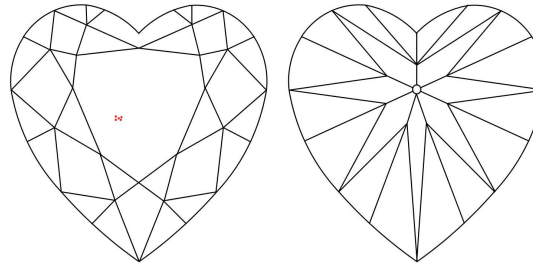

GIA NATURAL DIAMOND GRADING REPORT

August 28, 2023  
 GIA Report Number ..... 1478449596  
 Shape and Cutting Style ..... Heart Brilliant  
 Measurements ..... 5.88 x 6.46 x 3.96 mm

GRADING RESULTS

Carat Weight ..... 0.90 carat  
 Color Grade ..... H  
 Clarity Grade ..... VVS2

PROPORTIONS

Profile not to actual proportions

CLARITY CHARACTERISTICS

KEY TO SYMBOLS\*

- Pinpoint

GRADING SCALES

GIA COLOR SCALE		GIA CLARITY SCALE		
COLOURLESS	D	VERY VERY SLIGHTLY INCLUDED	FLAWLESS	
	E		INTERNALLY FLAWLESS	
	F		VVS <sub>1</sub>	
NEAR COLOURLESS	G		VVS <sub>2</sub>	
	H		VERY SLIGHTLY INCLUDED	VS <sub>1</sub>
	I			VS <sub>2</sub>
J	SLIGHTLY INCLUDED	SI <sub>1</sub>		
FAINT		K	SI <sub>2</sub>	
		L	INCLUDED	I <sub>1</sub>
M	I <sub>2</sub>			
VERY LIGHT	N	I <sub>3</sub>		
	O			
	P			
	Q			
	R			
	S			
	T			
LIGHT	U			
	V			
	W			
	X			
	Y			
Z				