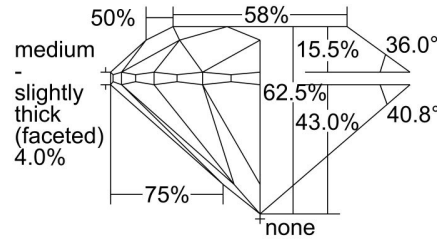

GIA NATURAL DIAMOND GRADING REPORT

October 26, 2023
 GIA Report Number 1479860831
 Shape and Cutting Style Round Brilliant
 Measurements 6.11 - 6.15 x 3.83 mm

GRADING RESULTS

Carat Weight 0.90 carat
 Color Grade L
 Clarity Grade VS1
 Cut Grade Excellent

ADDITIONAL GRADING INFORMATION

Polish Excellent
 Symmetry Excellent
 Fluorescence None
 Inscription(s): GIA 1479860831

Comments: Clouds are not shown. Pinpoints are not shown.

PROPORTIONS

Profile to actual proportions

CLARITY CHARACTERISTICS

KEY TO SYMBOLS*

- Crystal
- ∖ Needle

* Red symbols denote internal characteristics (inclusions). Green or black symbols denote external characteristics (blemishes). Diagram is an approximate representation of the diamond, and symbols shown indicate type, position, and approximate size of clarity characteristics. All clarity characteristics may not be shown. Details of finish are not shown.