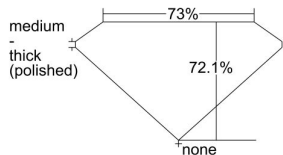

GIA®

FACSIMILE

GIA REPORT 1479944191

Verify this report at GIA.edu

GIA NATURAL DIAMOND DOSSIER®

November 02, 2023
GIA Report Number 1479944191
Shape and Cutting Style ..... Square Modified Brilliant
Measurements ..... 4.25 x 4.08 x 2.94 mm

GRADING RESULTS

Carat Weight ..... 0.40 carat
Color Grade ..... E
Clarity Grade VS1

ADDITIONAL GRADING INFORMATION

Polish ..... Excellent
Symmetry ..... Very Good
Fluorescence ..... None
Clarity Characteristics ..... Feather, Pinpoint
Inscription(s): GIA 1479944191

PROPORTIONS

Profile not to actual proportions

GRADING SCALES

GIA COLOR SCALE		GIA CLARITY SCALE			
COLORLESS	D	VERY VERY SLIGHTLY INCLUDED	FLAWLESS		
	E		INTERNALLY FLAWLESS		
	F	VERY SLIGHTLY INCLUDED	VVS₁		
	G		VVS₂		
	H		VS₁		
	NEAR COLORLESS	I	SLIGHTLY INCLUDED	VS₂	
		J		SI₁	
		FAINT	K	INCLUDED	SI₂
			L		I₁
			M		I₂
VERT LIGHT	N	LIGHT	I₃		
	O				
	P				
	Q				
	R