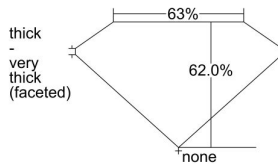

GIA®

FACSIMILE

GIA REPORT 1483514638

Verify this report at GIA.edu

GIA NATURAL DIAMOND DOSSIER®

February 07, 2024
GIA Report Number 1483514638
Shape and Cutting Style ..... Pear Brilliant
Measurements ..... 7.72 x 5.14 x 3.19 mm

GRADING RESULTS

Carat Weight ..... 0.75 carat
Color Grade ..... D
Clarity Grade SI1

ADDITIONAL GRADING INFORMATION

Polish ..... Excellent
Symmetry ..... Very Good
Fluorescence ..... None
Clarity Characteristics ..... Crystal
Inscription(s): GIA 1483514638

PROPORTIONS

Profile not to actual proportions

GRADING SCALES

GIA COLOR SCALE		GIA CLARITY SCALE			
COLORLESS	D	VERY VERY SLIGHTLY INCLUDED	FLAWLESS		
	E		INTERNALLY FLAWLESS		
	F	VERY SLIGHTLY INCLUDED	VVS₁		
	G		VVS₂		
	H		VS₁		
	NEAR COLORLESS	I	SLIGHTLY INCLUDED	VS₂	
		J		SI₁	
		FAINT	K	INCLUDED	SI₂
			L		I₁
			M		I₂
VERT LIGHT	N	LIGHT	I₃		
	O				
	P				
	Q				
	R