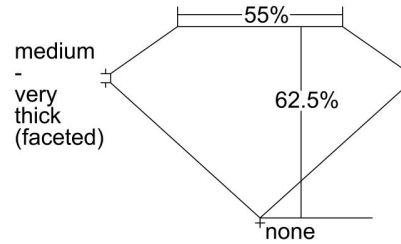

PROPORTIONS

Profile not to actual proportions