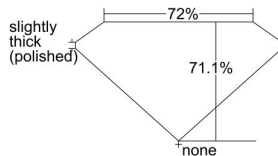

GIA®

FACSIMILE

GIA REPORT 1488177940

Verify this report at GIA.edu

GIA NATURAL DIAMOND DOSSIER®

December 18, 2023
GIA Report Number 1488177940
Shape and Cutting Style ..... Square Modified Brilliant
Measurements ..... 3.87 x 3.75 x 2.67 mm

GRADING RESULTS

Carat Weight ..... 0.31 carat
Color Grade ..... E
Clarity Grade VVS1

ADDITIONAL GRADING INFORMATION

Polish ..... Excellent
Symmetry ..... Very Good
Fluorescence ..... None
Clarity Characteristics ..... Pinpoint, Feather
Inscription(s): GIA 1488177940

PROPORTIONS

Profile not to actual proportions

GRADING SCALES

GIA COLOR SCALE		GIA CLARITY SCALE			
COLORLESS	D	VERY VERY SLIGHTLY INCLUDED	FLAWLESS		
	E		INTERNALLY FLAWLESS		
	F	VERY SLIGHTLY INCLUDED	VVS₁		
	G		VVS₂		
	H		VS₁		
	NEAR COLORLESS	I	SLIGHTLY INCLUDED	VS₂	
		J		SI₁	
		FAINT	K	INCLUDED	SI₂
			L		I₁
			M		I₂
VERT LIGHT	N	LIGHT	I₃		
	O				
	P				
	Q				
	R