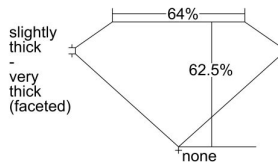

GIA®

FACSIMILE

GIA REPORT 1488329021

Verify this report at GIA.edu

GIA NATURAL DIAMOND DOSSIER®

January 12, 2024
GIA Report Number 1488329021
Shape and Cutting Style ..... Pear Brilliant
Measurements ..... 6.99 x 4.17 x 2.60 mm

GRADING RESULTS

Carat Weight ..... 0.44 carat
Color Grade ..... D
Clarity Grade VS1

ADDITIONAL GRADING INFORMATION

Polish ..... Excellent
Symmetry ..... Very Good
Fluorescence ..... None
Clarity Characteristics..... Crystal, Pinpoint
Inscription(s): GIA 1488329021

PROPORTIONS

Profile not to actual proportions

GRADING SCALES

GIA COLOR SCALE		GIA CLARITY SCALE	
COLORLESS	D	VERY VERY SLIGHTLY INCLUDED	FLAWLESS
	E		INTERNALLY FLAWLESS
	F		VVS₁
	G		VVS₂
	H		VS₁
	I		VS₂
	J		SI₁
	K		SI₂
	L		I₁
	M		I₂
NEAR COLORLESS	N	SLIGHTLY INCLUDED	I₃
	O		
	P		
	Q		
FAINT	R		
	S		
	T		
	U		
VERT LIGHT	V		
	W		
	X		
	Y		
LIGHT	Z