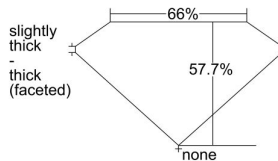

GIA®

FACSIMILE

GIA REPORT 1488514636

Verify this report at GIA.edu

GIA NATURAL DIAMOND DOSSIER®

February 07, 2024
GIA Report Number 1488514636
Shape and Cutting Style ..... Pear Brilliant
Measurements ..... 6.48 x 3.91 x 2.25 mm

GRADING RESULTS

Carat Weight ..... 0.34 carat
Color Grade ..... D
Clarity Grade VVS1

ADDITIONAL GRADING INFORMATION

Polish ..... Excellent
Symmetry ..... Very Good
Fluorescence ..... None
Clarity Characteristics ..... Pinpoint
Inscription(s): GIA 1488514636

PROPORTIONS

Profile not to actual proportions

GRADING SCALES

GIA COLOR SCALE		GIA CLARITY SCALE			
COLORLESS	D	VERY VERY SLIGHTLY INCLUDED	FLAWLESS		
	E		INTERNALLY FLAWLESS		
	F	VERY SLIGHTLY INCLUDED	VVS₁		
	G		VVS₂		
	H		VS₁		
	NEAR COLORLESS	I	SLIGHTLY INCLUDED	VS₂	
		J		SI₁	
		FAINT	K	INCLUDED	SI₂
			L		I₁
			M		I₂
VERT LIGHT	N	LIGHT	I₃		
	O				
	P				
	Q				
	R