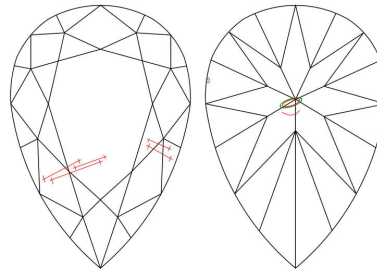

GIA NATURAL DIAMOND GRADING REPORT

February 22, 2024
 GIA Report Number 1488618214
 Shape and Cutting Style Pear Brilliant
 Measurements 8.72 x 5.63 x 3.46 mm

GRADING RESULTS

Carat Weight 1.00 carat
 Color Grade H
 Clarity Grade SI1

ADDITIONAL GRADING INFORMATION

Polish Excellent
 Symmetry Very Good
 Fluorescence None
 Inscription(s): GIA 1488618214

Comments: Pinpoints are not shown. Surface graining is not shown.

PROPORTIONS

Profile not to actual proportions

CLARITY CHARACTERISTICS

- KEY TO SYMBOLS***
-  Twinning Wisp
 -  Natural
 -  Feather
 -  Knot
 -  Indented Natural

* Red symbols denote internal characteristics (inclusions). Green or black symbols denote external characteristics (blemishes). Diagram is an approximate representation of the diamond, and symbols shown indicate type, position, and approximate size of clarity characteristics. All clarity characteristics may not be shown. Details of finish are not shown.