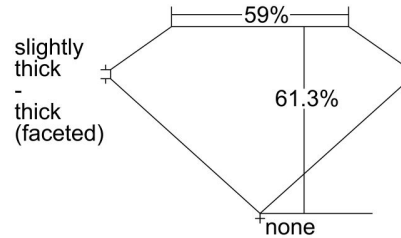

GIA NATURAL DIAMOND GRADING REPORT

February 22, 2024
 GIA Report Number 1488618214
 Shape and Cutting Style Pear Brilliant
 Measurements 8.72 x 5.63 x 3.46 mm

GRADING RESULTS

Carat Weight 1.00 carat
 Color Grade H
 Clarity Grade SI1

ADDITIONAL GRADING INFORMATION

Polish Excellent
 Symmetry Very Good
 Fluorescence None
 Inscription(s): GIA 1488618214

Comments: Pinpoints are not shown. Surface graining is not shown.

PROPORTIONS

Profile not to actual proportions

CLARITY CHARACTERISTICS

- KEY TO SYMBOLS***
-  Twinning Wisp
 -  Natural
 -  Feather
 -  Knot
 -  Indented Natural

* Red symbols denote internal characteristics (inclusions). Green or black symbols denote external characteristics (blemishes). Diagram is an approximate representation of the diamond, and symbols shown indicate type, position, and approximate size of clarity characteristics. All clarity characteristics may not be shown. Details of finish are not shown.