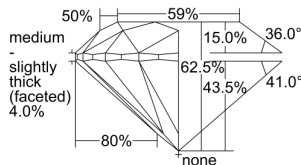

GIA®

FACSIMILE

GIA REPORT 1493055519

Verify this report at GIA.edu

GIA NATURAL DIAMOND DOSSIER®

April 12, 2024
GIA Report Number 1493055519
Shape and Cutting Style ..... Round Brilliant
Measurements ..... 5.98 - 6.03 x 3.75 mm

GRADING RESULTS

Carat Weight ..... 0.84 carat
Color Grade ..... J
Clarity Grade VS1
Cut Grade ..... Excellent

ADDITIONAL GRADING INFORMATION

Polish ..... Excellent
Symmetry ..... Excellent
Fluorescence ..... None
Clarity Characteristics ..... Cloud
Inscription(s): GIA 1493055519

PROPORTIONS

Profile to actual proportions

GRADING SCALES

GIA COLOR SCALE	GIA CLARITY SCALE	GIA CUT SCALE	
D	FLAWLESS	EXCELLENT	
E	INTERNALLY FLAWLESS		
F		VVS₁	VERY GOOD
G	VVS₂		
H	VS₁	GOOD	
I	VS₂		
J	SI₁	FAIR	
K	SI₂		
L	I₁	POOR	
M	I₂		
N	I₃		
O			
P			
Q			
R			
S			
T			
U			
V			
W			
X			
Y			
Z