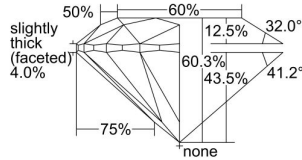

GIA®

FACSIMILE

GIA REPORT 1493272955

Verify this report at GIA.edu

GIA NATURAL DIAMOND DOSSIER®

May 08, 2024
GIA Report Number 1493272955
Shape and Cutting Style ..... Round Brilliant
Measurements ..... 6.23 - 6.26 x 3.77 mm

GRADING RESULTS

Carat Weight ..... 0.90 carat
Color Grade ..... J
Clarity Grade ..... Internally Flawless
Cut Grade ..... Excellent

ADDITIONAL GRADING INFORMATION

Polish ..... Excellent
Symmetry ..... Excellent
Fluorescence ..... None
Clarity Characteristics ..... Minor Details of Polish
Inscription(s): GIA 1493272955

PROPORTIONS

Profile to actual proportions

GRADING SCALES

GIA COLOR SCALE	GIA CLARITY SCALE	GIA CUT SCALE	
D	FLAWLESS	EXCELLENT	
E	INTERNALLY FLAWLESS		
F		VVS₁	VERY GOOD
G	VVS₂		
H	VS₁	GOOD	
I	VS₂		
J	SI₁	FAIR	
K	SI₂		
L	I₁	POOR	
M			
N			
O	I₂		
P			
Q	I₃		
R			
S			
T			
U			
V			
W			
X			
Y			
Z