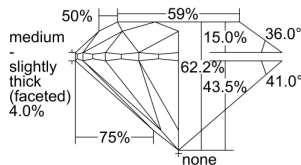

GIA®

FACSIMILE

GIA REPORT 1493598071

Verify this report at GIA.edu

GIA NATURAL DIAMOND DOSSIER®

June 18, 2024
GIA Report Number 1493598071
Shape and Cutting Style ..... Round Brilliant
Measurements ..... 5.79 - 5.83 x 3.61 mm

GRADING RESULTS

Carat Weight ..... 0.76 carat
Color Grade ..... K
Clarity Grade VVS1
Cut Grade ..... Excellent

ADDITIONAL GRADING INFORMATION

Polish ..... Excellent
Symmetry ..... Excellent
Fluorescence ..... None
Clarity Characteristics ..... Pinpoint
Inscription(s): GIA 1493598071

PROPORTIONS

Profile to actual proportions

GRADING SCALES

GIA COLOR SCALE	GIA CLARITY SCALE	GIA CUT SCALE	
D	FLAWLESS	EXCELLENT	
E	INTERNALLY FLAWLESS		
F		VVS₁	VERY GOOD
G	VVS₂		
H	VS₁	GOOD	
I	VS₂		
J	SI₁	FAIR	
K	SI₂		
L	I₁	POOR	
M			
N	I₂		
O			
P	I₃		
Q			
R			
S			
T			
U			
V			
W			
X			
Y			
Z