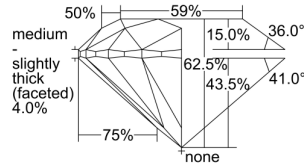

GIA®

FACSIMILE

GIA REPORT 1493790321

Verify this report at GIA.edu

GIA NATURAL DIAMOND DOSSIER®

July 02, 2024
GIA Report Number 1493790321
Shape and Cutting Style ..... Round Brilliant
Measurements ..... 5.74 - 5.79 x 3.60 mm

GRADING RESULTS

Carat Weight ..... 0.75 carat
Color Grade ..... F
Clarity Grade VS2
Cut Grade ..... Excellent

ADDITIONAL GRADING INFORMATION

Polish ..... Excellent
Symmetry ..... Excellent
Fluorescence ..... Faint
Clarity Characteristics ..... Cloud, Knot
Inscription(s): GIA 1493790321

PROPORTIONS

Profile to actual proportions

GRADING SCALES

GIA COLOR SCALE	GIA CLARITY SCALE	GIA CUT SCALE	
D	FLAWLESS	EXCELLENT	
E	INTERNALLY FLAWLESS		
F		VVS₁	VERY GOOD
G	VVS₂		
H	VS₁	GOOD	
I	VS₂		
J	SI₁	FAIR	
K	SI₂		
L	I₁	POOR	
M	I₂		
N	I₃		
O			
P			
Q			
R			
S			
T			
U			
V			
W			
X			
Y			
Z