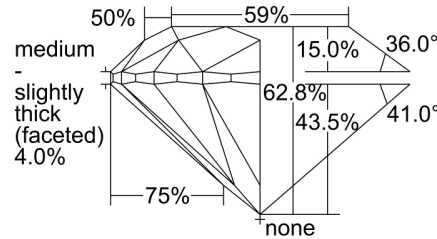

GIA NATURAL DIAMOND GRADING REPORT

July 12, 2024  
 GIA Report Number ..... 1493900946  
 Shape and Cutting Style ..... Round Brilliant  
 Measurements ..... 6.31 - 6.36 x 3.98 mm

GRADING RESULTS

Carat Weight ..... 1.00 carat  
 Color Grade ..... L  
 Clarity Grade ..... VS1  
 Cut Grade ..... Excellent

PROPORTIONS

Profile to actual proportions

CLARITY CHARACTERISTICS

KEY TO SYMBOLS\*

- Feather
- Cloud
- Needle
- Natural

\* Red symbols denote internal characteristics (inclusions). Green or black symbols denote external characteristics (blemishes). Diagram is an approximate representation of the diamond, and symbols shown indicate type, position, and approximate size of clarity characteristics. All clarity characteristics may not be shown. Details of finish are not shown.