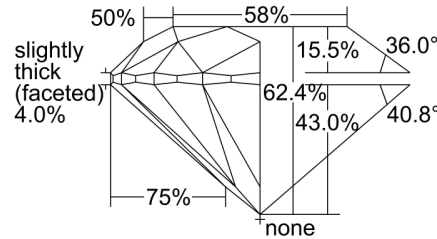

GIA NATURAL DIAMOND GRADING REPORT

July 19, 2024  
 GIA Report Number ..... 1493924005  
 Shape and Cutting Style ..... Round Brilliant  
 Measurements ..... 9.14 - 9.19 x 5.72 mm

GRADING RESULTS

Carat Weight ..... 3.03 carat  
 Color Grade ..... L  
 Clarity Grade ..... SI2  
 Cut Grade ..... Excellent

PROPORTIONS

Profile to actual proportions

CLARITY CHARACTERISTICS

KEY TO SYMBOLS\*

-  Twinning Wisp
-  Feather
-  Crystal
-  Needle

\* Red symbols denote internal characteristics (inclusions). Green or black symbols denote external characteristics (blemishes). Diagram is an approximate representation of the diamond, and symbols shown indicate type, position, and approximate size of clarity characteristics. All clarity characteristics may not be shown. Details of finish are not shown.