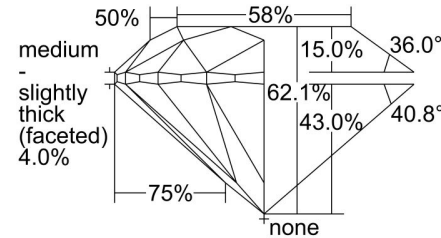

GIA NATURAL DIAMOND GRADING REPORT

April 08, 2024
 GIA Report Number 1495011209
 Shape and Cutting Style Round Brilliant
 Measurements 6.14 - 6.18 x 3.83 mm

GRADING RESULTS

Carat Weight 0.90 carat
 Color Grade F
 Clarity Grade VS2
 Cut Grade Excellent

ADDITIONAL GRADING INFORMATION

Polish Excellent
 Symmetry Excellent
 Fluorescence None

Inscription(s): GIA 1495011209

Comments: Clouds are not shown. Pinpoints are not shown.

PROPORTIONS

Profile to actual proportions

CLARITY CHARACTERISTICS

KEY TO SYMBOLS*

- Crystal
- ~ Feather
- ∖ Needle

* Red symbols denote internal characteristics (inclusions). Green or black symbols denote external characteristics (blemishes). Diagram is an approximate representation of the diamond, and symbols shown indicate type, position, and approximate size of clarity characteristics. All clarity characteristics may not be shown. Details of finish are not shown.