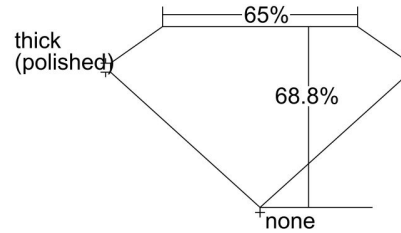

GIA NATURAL DIAMOND GRADING REPORT

June 26, 2024
GIA Report Number 1495558233
Shape and Cutting Style Emerald Cut
Measurements 7.98 x 5.92 x 4.07 mm

GRADING RESULTS

Carat Weight 2.00 carat
Color Grade M
Clarity Grade VS1

ADDITIONAL GRADING INFORMATION

Polish Very Good
Symmetry Very Good
Fluorescence Medium Blue

Inscription(s): GIA 1495558233

Comments: Clouds are not shown. Additional pinpoints are not shown.

PROPORTIONS

Profile not to actual proportions

CLARITY CHARACTERISTICS

KEY TO SYMBOLS*

- Feather
- Needle
- Pinpoint

* Red symbols denote internal characteristics (inclusions). Green or black symbols denote external characteristics (blemishes). Diagram is an approximate representation of the diamond, and symbols shown indicate type, position, and approximate size of clarity characteristics. All clarity characteristics may not be shown. Details of finish are not shown.