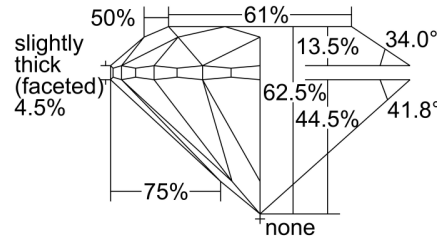

GIA NATURAL DIAMOND GRADING REPORT

July 03, 2024
 GIA Report Number 1495799604
 Shape and Cutting Style Round Brilliant
 Measurements 6.36 - 6.40 x 3.99 mm

GRADING RESULTS

Carat Weight 1.01 carat
 Color Grade M
 Clarity Grade VS2
 Cut Grade Excellent

Profile to actual proportions

CLARITY CHARACTERISTICS

KEY TO SYMBOLS*

- Cloud
- Crystal

* Red symbols denote internal characteristics (inclusions). Green or black symbols denote external characteristics (blemishes). Diagram is an approximate representation of the diamond, and symbols shown indicate type, position, and approximate size of clarity characteristics. All clarity characteristics may not be shown. Details of finish are not shown.