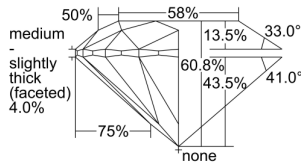

GIA®

FACSIMILE

GIA REPORT 1495920623

Verify this report at GIA.edu

GIA NATURAL DIAMOND DOSSIER®

July 17, 2024
GIA Report Number 1495920623
Shape and Cutting Style ..... Round Brilliant
Measurements ..... 5.42 - 5.45 x 3.30 mm

GRADING RESULTS

Carat Weight ..... 0.60 carat
Color Grade L
Clarity Grade VVS1
Cut Grade ..... Excellent

ADDITIONAL GRADING INFORMATION

Polish ..... Excellent
Symmetry ..... Excellent
Fluorescence ..... Faint
Clarity Characteristics ..... Pinpoint
Inscription(s): GIA 1495920623

PROPORTIONS

Profile to actual proportions

GRADING SCALES

GIA COLOR SCALE	GIA CLARITY SCALE	GIA CUT SCALE	
D	FLAWLESS	EXCELLENT	
E	INTERNALLY FLAWLESS		
F		VVS₁	VERY GOOD
G	VVS₂		
H	VS₁	GOOD	
I	VS₂		
J	SI₁	FAIR	
K	SI₂		
L	I₁	POOR	
M	I₂		
N	I₃		
O			
P			
Q			
R			
S			
T			
U			
V			
W			
X			
Y			
Z