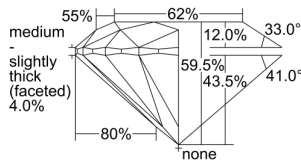

GIA®

FACSIMILE

GIA REPORT 1498050499

Verify this report at GIA.edu

GIA NATURAL DIAMOND DOSSIER®

April 12, 2024
GIA Report Number 1498050499
Shape and Cutting Style ..... Round Brilliant
Measurements ..... 6.07 - 6.11 x 3.62 mm

GRADING RESULTS

Carat Weight ..... 0.83 carat
Color Grade ..... D
Clarity Grade S11
Cut Grade ..... Excellent

ADDITIONAL GRADING INFORMATION

Polish ..... Excellent
Symmetry ..... Excellent
Fluorescence ..... Medium Blue
Clarity Characteristics ..... Crystal
Inscription(s): GIA 1498050499

PROPORTIONS

Profile to actual proportions

GRADING SCALES

GIA COLOR SCALE	GIA CLARITY SCALE	GIA CUT SCALE
D	FLAWLESS	EXCELLENT
E	FLAWLESS	
F	INTERNALLY FLAWLESS	VERY GOOD
G	VVS₁	
H	VVS₂	GOOD
I	VS₁	
J	VS₂	FAIR
K	S1₁	
L	S1₂	POOR
M	I₁	
N	I₂	
O	I₃	
P		
Q		
R		
S		
T		
U		
V		
W		
X		
Y		
Z