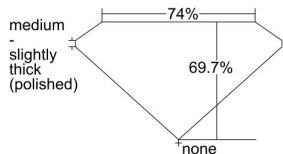

GIA®

FACSIMILE

GIA REPORT 1498558817

Verify this report at GIA.edu

GIA NATURAL DIAMOND DOSSIER®

June 05, 2024
GIA Report Number 1498558817
Shape and Cutting Style ..... Square Modified Brilliant
Measurements ..... 4.66 x 4.47 x 3.11 mm

GRADING RESULTS

Carat Weight ..... 0.50 carat
Color Grade ..... D
Clarity Grade VS2

ADDITIONAL GRADING INFORMATION

Polish ..... Very Good
Symmetry ..... Very Good
Fluorescence ..... None
Clarity Characteristics ..... Crystal, Cloud
Inscription(s): GIA 1498558817

PROPORTIONS

Profile not to actual proportions

GRADING SCALES

GIA COLOR SCALE		GIA CLARITY SCALE			
COLORLESS	D	VERY VERY SLIGHTLY INCLUDED	FLAWLESS		
	E		INTERNALLY FLAWLESS		
	F	VERY SLIGHTLY INCLUDED	VVS₁		
	G		VVS₂		
	H		VS₁		
	NEAR COLORLESS	I	SLIGHTLY INCLUDED	VS₂	
		J		SI₁	
		FAINT	K	INCLUDED	SI₂
			L		I₁
			M		I₂
VERT LIGHT	N	LIGHT	I₃		
	O				
	P				
	Q				
	R