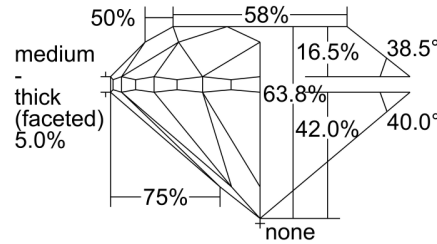

GIA NATURAL DIAMOND GRADING REPORT

June 25, 2024  
 GIA Report Number ..... 1498714089  
 Shape and Cutting Style ..... Round Brilliant  
 Measurements ..... 6.02 - 6.07 x 3.85 mm

GRADING RESULTS

Carat Weight ..... 0.91 carat  
 Color Grade ..... E  
 Clarity Grade ..... SI1  
 Cut Grade ..... Very Good

PROPORTIONS

Profile to actual proportions

CLARITY CHARACTERISTICS

KEY TO SYMBOLS\*

- Cloud
- Feather
- Crystal
- Needle
- Indented Natural
- Natural

\* Red symbols denote internal characteristics (inclusions). Green or black symbols denote external characteristics (blemishes). Diagram is an approximate representation of the diamond, and symbols shown indicate type, position, and approximate size of clarity characteristics. All clarity characteristics may not be shown. Details of finish are not shown.