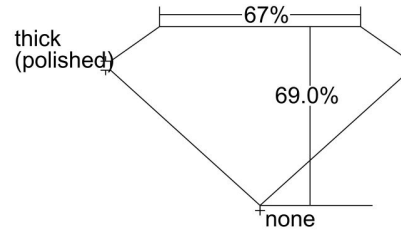

GIA NATURAL DIAMOND GRADING REPORT

June 24, 2024
 GIA Report Number 1498714248
 Shape and Cutting Style Cut-Cornered Rectangular
 Modified Brilliant
 Measurements 6.39 x 5.21 x 3.60 mm

GRADING RESULTS

Carat Weight 1.01 carat
 Color Grade K
 Clarity Grade VVS1

ADDITIONAL GRADING INFORMATION

Polish Excellent
 Symmetry Excellent
 Fluorescence None
 Inscription(s): GIA 1498714248

PROPORTIONS

Profile not to actual proportions

CLARITY CHARACTERISTICS

KEY TO SYMBOLS*

-  Needle
-  Feather

* Red symbols denote internal characteristics (inclusions). Green or black symbols denote external characteristics (blemishes). Diagram is an approximate representation of the diamond, and symbols shown indicate type, position, and approximate size of clarity characteristics. All clarity characteristics may not be shown. Details of finish are not shown.