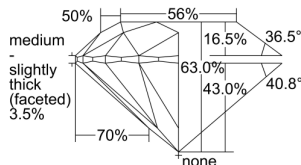

GIA®

FACSIMILE

GIA REPORT 1498822828

Verify this report at GIA.edu

GIA NATURAL DIAMOND DOSSIER®

July 04, 2024
GIA Report Number 1498822828
Shape and Cutting Style ..... Round Brilliant
Measurements ..... 5.65 - 5.69 x 3.57 mm

GRADING RESULTS

Carat Weight ..... 0.71 carat
Color Grade ..... K
Clarity Grade VVS2
Cut Grade ..... Excellent

ADDITIONAL GRADING INFORMATION

Polish ..... Excellent
Symmetry ..... Excellent
Fluorescence ..... Faint
Clarity Characteristics ..... Cloud, Pinpoint
Inscription(s): GIA 1498822828

PROPORTIONS

Profile to actual proportions

GRADING SCALES

GIA COLOR SCALE	GIA CLARITY SCALE	GIA CUT SCALE	
D	FLAWLESS	EXCELLENT	
E	INTERNALLY FLAWLESS		
F		VVS₁	VERY GOOD
G	VVS₂		
H	VS₁	GOOD	
I	VS₂		
J	SI₁	FAIR	
K	SI₂		
L	I₁	POOR	
M	I₂		
N	I₃		
O			
P			
Q			
R			
S			
T			
U			
V			
W			
X			
Y			
Z