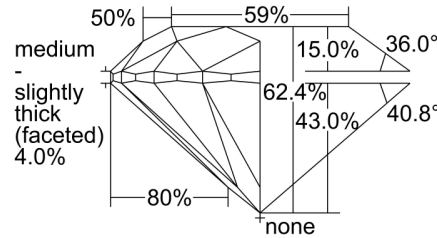

GIA REPORT
1499013450

Verify this report at GIA.edu

FACSIMILE

This is a digital representation of the original GIA Report. This representation might not be accepted in lieu of the original GIA Report in certain circumstances. The original GIA Report includes certain security features which are not reproducible on this facsimile.

GIA NATURAL DIAMOND GRADING REPORT

April 11, 2024
GIA Report Number 1499013450
Shape and Cutting Style ..... Round Brilliant
Measurements ..... 7.21 - 7.30 x 4.53 mm

GRADING RESULTS

Carat Weight ..... 1.50 carat
Color Grade ..... J
Clarity Grade SI2
Cut Grade ..... Excellent

ADDITIONAL GRADING INFORMATION

Polish ..... Excellent
Symmetry ..... Very Good
Fluorescence ..... None
Inscription(s): GIA 1499013450

Comments: Clouds, pinpoints and internal graining are not shown.

PROPORTIONS

Profile to actual proportions