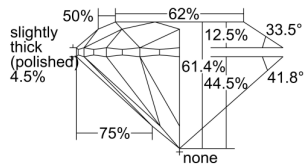

GIA®

FACSIMILE

GIA REPORT

1499570198

Verify this report at GIA.edu

GIA NATURAL DIAMOND DOSSIER®

June 05, 2024
GIA Report Number 1499570198
Shape and Cutting Style ..... Round Brilliant
Measurements ..... 5.68 - 5.71 x 3.50 mm

GRADING RESULTS

Carat Weight ..... 0.70 carat
Color Grade ..... D
Clarity Grade S11
Cut Grade ..... Excellent

ADDITIONAL GRADING INFORMATION

Polish ..... Excellent
Symmetry ..... Excellent
Fluorescence ..... None
Clarity Characteristics ..... Crystal
Inscription(s): GIA 1499570198

PROPORTIONS

Profile to actual proportions

GRADING SCALES

GIA COLOR SCALE

COLOURESS	D
	E
	F
	G
	H
	I
	J
NEAR COLOURESS	K
	L
FADING	M
	N
	O
	P
	Q
	R
	S
	T
	U
	V
	W
	X
	Y
LIGHT	Z

GIA CLARITY SCALE

FLAWLESS	VERY VERY SLIGHTLY INCLUDED	VVS₁	
			VVS₂
INTERNALLY FLAWLESS	VERY SLIGHTLY INCLUDED	VS₁	
		VS₂	
SLIGHTLY INCLUDED	SLIGHTLY INCLUDED	S1₁	
		S1₂	
INCLUDED	INCLUDED	I₁	
		I₂	
		I₃	

GIA CUT SCALE

EXCELLENT	VERY GOOD	GOOD	FAIR	POOR