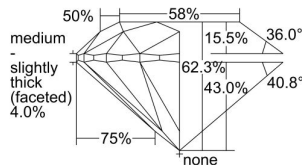

GIA®

FACSIMILE

GIA REPORT 1499650371

Verify this report at GIA.edu

GIA NATURAL DIAMOND DOSSIER®

June 14, 2024
GIA Report Number 1499650371
Shape and Cutting Style ..... Round Brilliant
Measurements ..... 5.91 - 5.96 x 3.70 mm

GRADING RESULTS

Carat Weight ..... 0.82 carat
Color Grade ..... G
Clarity Grade VS1
Cut Grade ..... Excellent

ADDITIONAL GRADING INFORMATION

Polish ..... Excellent
Symmetry ..... Excellent
Fluorescence ..... None
Clarity Characteristics..... Feather, Cloud, Pinpoint, Needle
Inscription(s): GIA 1499650371

PROPORTIONS

Profile to actual proportions