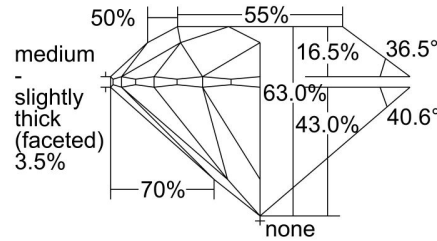

GIA NATURAL DIAMOND GRADING REPORT

 June 21, 2024
 GIA Report Number 1499712837
 Shape and Cutting Style Round Brilliant
 Measurements 6.33 - 6.36 x 4.00 mm

GRADING RESULTS

 Carat Weight 1.00 carat
 Color Grade G
 Clarity Grade SI1
 Cut Grade Excellent

ADDITIONAL GRADING INFORMATION

 Polish Excellent
 Symmetry Very Good
 Fluorescence Medium Blue
 Inscription(s): GIA 1499712837

PROPORTIONS

Profile to actual proportions

CLARITY CHARACTERISTICS

KEY TO SYMBOLS*

- Crystal ^ Extra Facet
- ~ Feather
- \\ Needle
- ∩ Indented Natural

* Red symbols denote internal characteristics (inclusions). Green or black symbols denote external characteristics (blemishes). Diagram is an approximate representation of the diamond, and symbols shown indicate type, position, and approximate size of clarity characteristics. All clarity characteristics may not be shown. Details of finish are not shown.