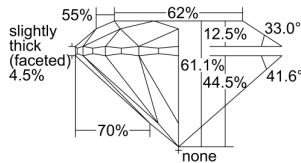

GIA®

FACSIMILE

GIA REPORT 1499832946

Verify this report at GIA.edu

GIA NATURAL DIAMOND DOSSIER®

July 04, 2024
GIA Report Number 1499832946
Shape and Cutting Style ..... Round Brilliant
Measurements ..... 6.07 - 6.07 x 3.71 mm

GRADING RESULTS

Carat Weight ..... 0.85 carat
Color Grade ..... J
Clarity Grade S11
Cut Grade ..... Excellent

ADDITIONAL GRADING INFORMATION

Polish ..... Excellent
Symmetry ..... Excellent
Fluorescence ..... Faint
Clarity Characteristics ..... Crystal
Inscription(s): GIA 1499832946

PROPORTIONS

Profile to actual proportions

GRADING SCALES

GIA COLOR SCALE	GIA CLARITY SCALE	GIA CUT SCALE	
D	FLAWLESS	EXCELLENT	
E	INTERNALLY FLAWLESS		
F		VVS₁	VERY GOOD
G	VVS₂		
H	VS₁	GOOD	
I	VS₂		
J	S1₁	FAIR	
K	S1₂		
L	I₁	POOR	
M	I₂		
N	I₃		
O			
P			
Q			
R			
S			
T			
U			
V			
W			
X			
Y			
Z