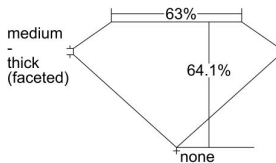

GIA®

FACSIMILE

GIA REPORT 1499834700

Verify this report at GIA.edu

GIA NATURAL DIAMOND DOSSIER®

July 04, 2024
GIA Report Number 1499834700
Shape and Cutting Style ..... Oval Brilliant
Measurements ..... 7.38 x 5.14 x 3.29 mm

GRADING RESULTS

Carat Weight ..... 0.82 carat
Color Grade ..... E
Clarity Grade VVS1

ADDITIONAL GRADING INFORMATION

Polish ..... Excellent
Symmetry ..... Very Good
Fluorescence ..... Faint
Clarity Characteristics..... Pinpoint, Feather
Inscription(s): GIA 1499834700

PROPORTIONS

Profile not to actual proportions

GRADING SCALES

GIA COLOR SCALE		GIA CLARITY SCALE			
COLORLESS	D	VERY VERY SLIGHTLY INCLUDED	FLAWLESS		
	E		INTERNALLY FLAWLESS		
	F	VERY SLIGHTLY INCLUDED	VVS₁		
	G		VVS₂		
	H		VS₁		
	NEAR COLORLESS	I	SLIGHTLY INCLUDED	VS₂	
		J		SI₁	
		FAINT	K	INCLUDED	SI₂
			L		I₁
			M		I₂
VERT LIGHT	N		INCLUDED	I₃	
	O				
	P				
	Q				
	LIGHT		R		
		S			
		T			
	U				
	V				
	W				
	X				
	Y				
	Z