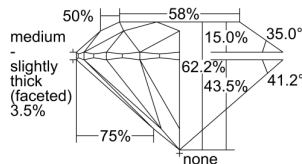

GIA®

FACSIMILE

GIA REPORT 1499913833

Verify this report at GIA.edu

GIA NATURAL DIAMOND DOSSIER®

July 17, 2024
GIA Report Number 1499913833
Shape and Cutting Style ..... Round Brilliant
Measurements ..... 5.68 - 5.70 x 3.54 mm

GRADING RESULTS

Carat Weight ..... 0.70 carat
Color Grade ..... D
Clarity Grade VVS1
Cut Grade ..... Excellent

ADDITIONAL GRADING INFORMATION

Polish ..... Excellent
Symmetry ..... Excellent
Fluorescence ..... None
Clarity Characteristics ..... Cloud, Pinpoint, Feather
Inscription(s): GIA 1499913833

PROPORTIONS

Profile to actual proportions

GRADING SCALES

GIA COLOR SCALE	GIA CLARITY SCALE	GIA CUT SCALE	
D	FLAWLESS	EXCELLENT	
E	INTERNALLY FLAWLESS		
F		VVS₁	VERY GOOD
G	VVS₂		
H	VS₁	GOOD	
I	VS₂		
J	SI₁	FAIR	
K	SI₂		
L	I₁	POOR	
M			I₂
N	I₃		
O			
P			
Q			
R			
S			
T			
U			
V			
W			
X			
Y			
Z