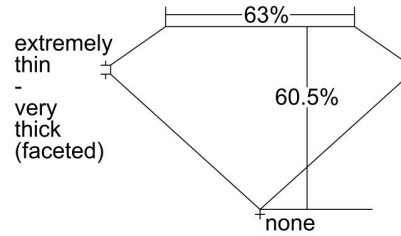

GIA NATURAL DIAMOND GRADING REPORT

July 22, 2024
 GIA Report Number 1499924008
 Shape and Cutting Style Pear Brilliant
 Measurements 8.53 x 5.65 x 3.42 mm

GRADING RESULTS

Carat Weight 1.01 carat
 Color Grade G
 Clarity Grade SI1

ADDITIONAL GRADING INFORMATION

Polish Excellent
 Symmetry Very Good
 Fluorescence None
 Inscription(s): GIA 1499924008

Comments: Clouds, pinpoints and surface graining are not shown.

PROPORTIONS

Profile not to actual proportions

CLARITY CHARACTERISTICS

KEY TO SYMBOLS*

- Feather
- Crystal
- Cavity
- Needle
- Indented Natural
- Natural

* Red symbols denote internal characteristics (inclusions). Green or black symbols denote external characteristics (blemishes). Diagram is an approximate representation of the diamond, and symbols shown indicate type, position, and approximate size of clarity characteristics. All clarity characteristics may not be shown. Details of finish are not shown.