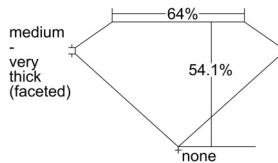

GIA®

FACSIMILE

GIA REPORT 1503252128

Verify this report at GIA.edu

GIA NATURAL DIAMOND DOSSIER®

August 22, 2024
GIA Report Number 1503252128
Shape and Cutting Style ..... Oval Brilliant
Measurements ..... 6.62 x 4.91 x 2.66 mm

GRADING RESULTS

Carat Weight ..... 0.54 carat
Color Grade ..... D
Clarity Grade VS1

ADDITIONAL GRADING INFORMATION

Polish ..... Excellent
Symmetry ..... Very Good
Fluorescence ..... None
Clarity Characteristics..... Crystal, Pinpoint, Needle
Inscription(s): GIA 1503252128

PROPORTIONS

Profile not to actual proportions

GRADING SCALES

GIA COLOR SCALE		GIA CLARITY SCALE			
COLORLESS	D	VERY VERY SLIGHTLY INCLUDED	FLAWLESS		
	E		INTERNALLY FLAWLESS		
	F		VVS₁		
	NEAR COLORLESS	G	VVS₂		
		H	VERY SLIGHTLY INCLUDED	VS₁	
		I		VS₂	
		FAINT	J	SLIGHTLY INCLUDED	SI₁
			K		SI₂
	L		INCLUDED		I₁
	M			I₂	
VERT LIGHT	N		INCLUDED	I₃	
	O				
	P				
	Q				
	R				
LIGHT	S				
	T				
	U				
	V				
	W				
	X				
	Y				
	Z