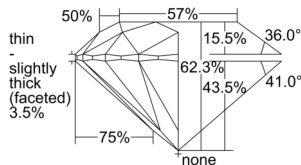

GIA®

FACSIMILE

GIA REPORT 1503398807

Verify this report at GIA.edu

GIA NATURAL DIAMOND DOSSIER®

September 11, 2024
GIA Report Number 1503398807
Shape and Cutting Style ..... Round Brilliant
Measurements ..... 5.92 - 5.95 x 3.70 mm

GRADING RESULTS

Carat Weight ..... 0.80 carat
Color Grade ..... J
Clarity Grade VS2
Cut Grade ..... Excellent

ADDITIONAL GRADING INFORMATION

Polish ..... Excellent
Symmetry ..... Excellent
Fluorescence ..... Very Strong Blue
Clarity Characteristics ..... Crystal
Inscription(s): GIA 1503398807

PROPORTIONS

GRADING SCALES

GIA COLOR SCALE	GIA CLARITY SCALE	GIA CUT SCALE	
D	FLAWLESS	EXCELLENT	
E	INTERNALLY FLAWLESS		
F		VVS₁	VERY GOOD
G	VVS₂		
H	VS₁	GOOD	
I	VS₂		
J	SI₁	FAIR	
K	SI₂		
L	I₁	POOR	
M	I₂		
N	I₃		
O			
P			
Q			
R			
S			
T			
U			
V			
W			
X			
Y			
Z