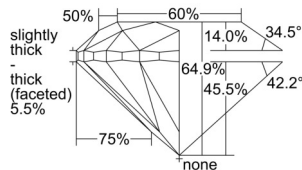

GIA®

FACSIMILE

GIA REPORT 1503438721

Verify this report at GIA.edu

GIA NATURAL DIAMOND DOSSIER®

September 18, 2024
GIA Report Number 1503438721
Shape and Cutting Style ..... Round Brilliant
Measurements ..... 5.50 - 5.59 x 3.60 mm

GRADING RESULTS

Carat Weight ..... 0.70 carat
Color Grade L
Clarity Grade S11
Cut Grade ..... Very Good

ADDITIONAL GRADING INFORMATION

Polish ..... Excellent
Symmetry ..... Very Good
Fluorescence ..... None
Clarity Characteristics ..... Feather, Cloud
Inscription(s): GIA 1503438721

PROPORTIONS

Profile to actual proportions