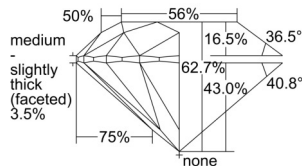

GIA®

FACSIMILE

GIA REPORT 1503478234

Verify this report at GIA.edu

GIA NATURAL DIAMOND DOSSIER®

September 23, 2024
GIA Report Number 1503478234
Shape and Cutting Style ..... Round Brilliant
Measurements ..... 5.90 - 5.92 x 3.70 mm

GRADING RESULTS

Carat Weight ..... 0.80 carat
Color Grade ..... M
Clarity Grade S11
Cut Grade ..... Excellent

ADDITIONAL GRADING INFORMATION

Polish ..... Excellent
Symmetry ..... Excellent
Fluorescence ..... None
Clarity Characteristics ..... Twinning Wisp
Inscription(s): GIA 1503478234

PROPORTIONS

Profile to actual proportions

GRADING SCALES

GIA COLOR SCALE	GIA CLARITY SCALE	GIA CUT SCALE
D	FLAWLESS	EXCELLENT
E	INTERNALLY FLAWLESS	
F	VVS₁	VERY GOOD
G		
H	VS₁	GOOD
I		
J	SI₁	FAIR
K		
L	I₁	POOR
M		
N	I₂	
O		
P	I₃	
Q		
R		
S		
T		
U		
V		
W		
X		
Y		
Z