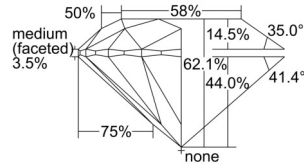

GIA®

FACSIMILE

GIA REPORT 1503478864

Verify this report at GIA.edu

GIA NATURAL DIAMOND DOSSIER®

September 25, 2024
GIA Report Number 1503478864
Shape and Cutting Style ..... Round Brilliant
Measurements ..... 5.25 - 5.28 x 3.27 mm

GRADING RESULTS

Carat Weight ..... 0.55 carat
Color Grade L
Clarity Grade VS1
Cut Grade ..... Excellent

ADDITIONAL GRADING INFORMATION

Polish ..... Excellent
Symmetry ..... Excellent
Fluorescence ..... None
Clarity Characteristics ..... Cloud, Pinpoint
Inscription(s): GIA 1503478864

PROPORTIONS

Profile to actual proportions

GRADING SCALES

GIA COLOR SCALE	GIA CLARITY SCALE	GIA CUT SCALE	
D	FLAWLESS	EXCELLENT	
E	INTERNALLY FLAWLESS		
F		VVS₁	VERY GOOD
G	VVS₂		
H	VS₁	GOOD	
I	VS₂		
J	SI₁	FAIR	
K	SI₂		
L	I₁	POOR	
M	I₂		
N	I₃		
O			
P			
Q			
R			
S			
T			
U			
V			
W			
X			
Y			
Z