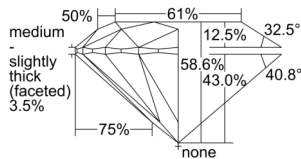

GIA®

FACSIMILE

GIA REPORT 1503513419

Verify this report at GIA.edu

GIA NATURAL DIAMOND DOSSIER®

October 02, 2024
GIA Report Number 1503513419
Shape and Cutting Style ..... Round Brilliant
Measurements ..... 5.78 - 5.81 x 3.40 mm

GRADING RESULTS

Carat Weight ..... 0.70 carat
Color Grade ..... K
Clarity Grade VS2
Cut Grade ..... Excellent

ADDITIONAL GRADING INFORMATION

Polish ..... Excellent
Symmetry ..... Excellent
Fluorescence ..... None
Clarity Characteristics ..... Crystal, Feather
Inscription(s): GIA 1503513419

PROPORTIONS

Profile to actual proportions

GRADING SCALES

GIA COLOR SCALE		GIA CLARITY SCALE		GIA CUT SCALE			
COLORLESS	D	VERY VERY SLIGHTLY INCLUDED	FLAWLESS	EXCELLENT			
	E		INTERNALLY FLAWLESS				
	F		VVS₁				
	G		VVS₂				
	NEAR COLORLESS	H	VERY SLIGHTLY INCLUDED	VS₁	GOOD		
		I		VS₂			
		FAINT	J	SLIGHTLY INCLUDED	SI₁	FAIR	
			K		SI₂		
	L		I₁				
	VERY LIGHT		M	INCLUDED	I₂	POOR	
N			I₃				
O							
P							
Q							
R							
LIGHT	S						
	T						
	U						
	V						
	W						
	X						
Y							
Z