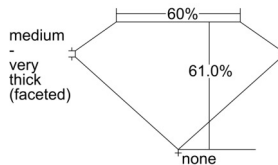

GIA®

FACSIMILE

GIA REPORT 1503595647

Verify this report at GIA.edu

GIA NATURAL DIAMOND DOSSIER®

October 09, 2024
GIA Report Number 1503595647
Shape and Cutting Style ..... Heart Brilliant
Measurements ..... 5.82 x 6.29 x 3.83 mm

GRADING RESULTS

Carat Weight ..... 0.80 carat
Color Grade ..... F
Clarity Grade VVS1

ADDITIONAL GRADING INFORMATION

Polish ..... Excellent
Symmetry ..... Excellent
Fluorescence ..... Medium Blue
Clarity Characteristics ..... Pinpoint, Feather
Inscription(s): GIA 1503595647

PROPORTIONS

Profile not to actual proportions

GRADING SCALES

GIA COLOR SCALE		GIA CLARITY SCALE			
COLORLESS	D	VERY VERY SLIGHTLY INCLUDED	FLAWLESS		
	E		INTERNALLY FLAWLESS		
	F	VERY SLIGHTLY INCLUDED	VVS₁		
	G		VVS₂		
	H		VS₁		
	NEAR COLORLESS	I	SLIGHTLY INCLUDED	VS₂	
		J		SI₁	
		FAINT	K	INCLUDED	SI₂
			L		I₁
			M		I₂
VERY LIGHT			N	LIGHT	I₃
			O		
			P		
	Q				
LIGHT	R				
	S				
	T				
	U				
	V				
	W				
	X				
	Y				
	Z