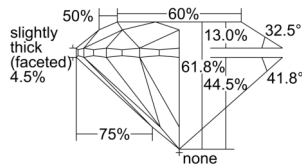

GIA®

FACSIMILE

GIA NATURAL DIAMOND DOSSIER®

October 14, 2024
GIA Report Number 1503645809
Shape and Cutting Style ..... Round Brilliant
Measurements ..... 5.53 - 5.55 x 3.43 mm

GRADING RESULTS

Carat Weight ..... 0.65 carat
Color Grade ..... J
Clarity Grade VS1
Cut Grade ..... Excellent

ADDITIONAL GRADING INFORMATION

Polish ..... Excellent
Symmetry ..... Excellent
Fluorescence ..... Strong Blue
Clarity Characteristics ..... Crystal, Cloud, Pinpoint
Inscription(s): GIA 1503645809

GIA REPORT 1503645809

Verify this report at GIA.edu

PROPORTIONS

Profile to actual proportions