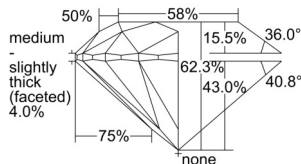

GIA®

FACSIMILE

GIA REPORT 1505223584

Verify this report at GIA.edu

GIA NATURAL DIAMOND DOSSIER®

August 19, 2024
GIA Report Number 1505223584
Shape and Cutting Style ..... Round Brilliant
Measurements ..... 5.93 - 5.97 x 3.71 mm

GRADING RESULTS

Carat Weight ..... 0.82 carat
Color Grade ..... M
Clarity Grade VS1
Cut Grade ..... Excellent

ADDITIONAL GRADING INFORMATION

Polish ..... Excellent
Symmetry ..... Excellent
Fluorescence ..... Faint
Clarity Characteristics..... Crystal, Needle, Pinpoint
Inscription(s): GIA 1505223584

PROPORTIONS

Profile to actual proportions

GRADING SCALES

GIA COLOR SCALE	GIA CLARITY SCALE	GIA CUT SCALE	
D	FLAWLESS	EXCELLENT	
E	INTERNALLY FLAWLESS		
F		VVS₁	VERY GOOD
G	VVS₂		
H	VS₁	GOOD	
I	VS₂		
J	SI₁	FAIR	
K	SI₂		
L	I₁	POOR	
M	I₂		
N	I₃		
O			
P			
Q			
R			
S			
T			
U			
V			
W			
X			
Y			
Z