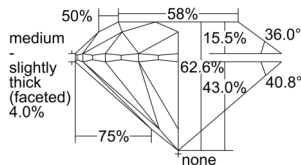

GIA®

FACSIMILE

GIA REPORT 1505236034

Verify this report at GIA.edu

GIA NATURAL DIAMOND DOSSIER®

August 21, 2024
GIA Report Number 1505236034
Shape and Cutting Style ..... Round Brilliant
Measurements ..... 5.75 - 5.78 x 3.61 mm

GRADING RESULTS

Carat Weight ..... 0.75 carat
Color Grade ..... G
Clarity Grade VS1
Cut Grade ..... Excellent

ADDITIONAL GRADING INFORMATION

Polish ..... Excellent
Symmetry ..... Excellent
Fluorescence ..... None
Clarity Characteristics.... Crystal, Cloud, Needle, Indented Natural
Inscription(s): GIA 1505236034

PROPORTIONS

Profile to actual proportions