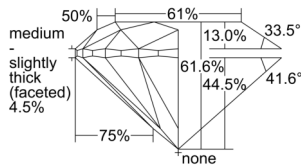

GIA®

FACSIMILE

GIA REPORT 1505261547

Verify this report at GIA.edu

GIA NATURAL DIAMOND DOSSIER®

August 26, 2024
GIA Report Number 1505261547
Shape and Cutting Style ..... Round Brilliant
Measurements ..... 5.68 - 5.70 x 3.50 mm

GRADING RESULTS

Carat Weight ..... 0.70 carat
Color Grade ..... D
Clarity Grade VS1
Cut Grade ..... Excellent

ADDITIONAL GRADING INFORMATION

Polish ..... Excellent
Symmetry ..... Excellent
Fluorescence ..... None
Clarity Characteristics..... Crystal, Needle, Pinpoint
Inscription(s): GIA 1505261547

PROPORTIONS

Profile to actual proportions

GRADING SCALES

GIA COLOR SCALE	GIA CLARITY SCALE	GIA CUT SCALE	
D	FLAWLESS	EXCELLENT	
E	INTERNALLY FLAWLESS		
F		VVS₁	VERY GOOD
G	VVS₂		
H	VS₁	GOOD	
I	VS₂		
J	SI₁	FAIR	
K	SI₂		
L	I₁	POOR	
M	I₂		
N	I₃		
O			
P			
Q			
R			
S			
T			
U			
V			
W			
X			
Y			
Z