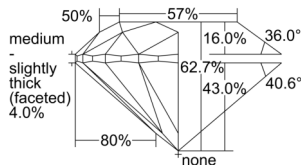

GIA®

FACSIMILE

GIA REPORT 1505468486

Verify this report at GIA.edu

GIA NATURAL DIAMOND DOSSIER®

September 24, 2024
GIA Report Number 1505468486
Shape and Cutting Style ..... Round Brilliant
Measurements ..... 5.78 - 5.81 x 3.63 mm

GRADING RESULTS

Carat Weight ..... 0.76 carat
Color Grade ..... J
Clarity Grade S11
Cut Grade ..... Excellent

ADDITIONAL GRADING INFORMATION

Polish ..... Excellent
Symmetry ..... Excellent
Fluorescence ..... Faint
Clarity Characteristics ..... Crystal, Cloud
Inscription(s): GIA 1505468486

PROPORTIONS

Profile to actual proportions

GRADING SCALES

GIA COLOR SCALE	GIA CLARITY SCALE	GIA CUT SCALE
COLOURLESS	FLAWLESS	EXCELLENT
D	INTERNALLY FLAWLESS	
E	VVS₁	VERY GOOD
F		
G	VVS₂	
H	VS₁	GOOD
I		
J	VS₂	
K	SI₁	FAIR
L		
M	SI₂	
N	I₁	POOR
O		
P	I₂	
Q	I₃	
R		
S		
T		
U		
V		
W		
X		
Y		
Z