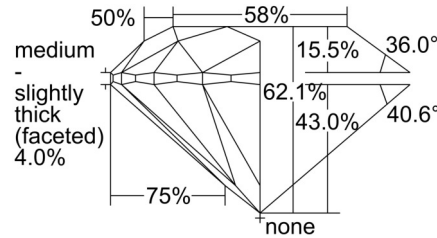

GIA NATURAL DIAMOND GRADING REPORT

September 26, 2024  
 GIA Report Number ..... 1505502678  
 Shape and Cutting Style ..... Round Brilliant  
 Measurements ..... 6.32 - 6.37 x 3.94 mm

GRADING RESULTS

Carat Weight ..... 1.00 carat  
 Color Grade ..... I  
 Clarity Grade ..... SI1  
 Cut Grade ..... Excellent

PROPORTIONS

Profile to actual proportions

CLARITY CHARACTERISTICS

KEY TO SYMBOLS\*

- Crystal
- ◡ Indented Natural
- ~ Feather
- ◻ Etch Channel
- ⊖ Knot
- ∖ Needle

\* Red symbols denote internal characteristics (inclusions). Green or black symbols denote external characteristics (blemishes). Diagram is an approximate representation of the diamond, and symbols shown indicate type, position, and approximate size of clarity characteristics. All clarity characteristics may not be shown. Details of finish are not shown.