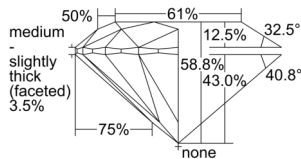

GIA®

FACSIMILE

GIA REPORT 1505511798

Verify this report at GIA.edu

GIA NATURAL DIAMOND DOSSIER®

October 02, 2024
GIA Report Number 1505511798
Shape and Cutting Style ..... Round Brilliant
Measurements ..... 5.77 - 5.80 x 3.40 mm

GRADING RESULTS

Carat Weight ..... 0.70 carat
Color Grade ..... K
Clarity Grade VS1
Cut Grade ..... Excellent

ADDITIONAL GRADING INFORMATION

Polish ..... Excellent
Symmetry ..... Excellent
Fluorescence ..... Faint
Clarity Characteristics..... Crystal, Cloud, Pinpoint
Inscription(s): GIA 1505511798

PROPORTIONS

Profile to actual proportions

GRADING SCALES

GIA COLOR SCALE	GIA CLARITY SCALE	GIA CUT SCALE
D	FLAWLESS	EXCELLENT
E	FLAWLESS	
F	INTERNALLY FLAWLESS	VERY GOOD
G	FLAWLESS	
H	VVS₁	GOOD
I	VVS₂	
J	VS₁	FAIR
K	VS₂	
L	SI₁	POOR
M	SI₂	
N	I₁	
O	I₂	
P	I₃	
Q		
R		
S		
T		
U		
V		
W		
X		
Y		
Z