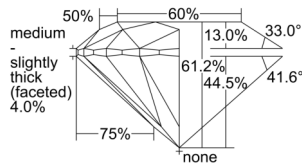

GIA®

FACSIMILE

GIA REPORT 1505704380

Verify this report at GIA.edu

GIA NATURAL DIAMOND DOSSIER®

October 23, 2024
GIA Report Number 1505704380
Shape and Cutting Style ..... Round Brilliant
Measurements ..... 5.71 - 5.74 x 3.50 mm

GRADING RESULTS

Carat Weight ..... 0.70 carat
Color Grade ..... D
Clarity Grade VS2
Cut Grade ..... Excellent

ADDITIONAL GRADING INFORMATION

Polish ..... Excellent
Symmetry ..... Excellent
Fluorescence ..... Strong Blue
Clarity Characteristics..... Crystal, Cloud, Feather
Inscription(s): GIA 1505704380

PROPORTIONS

Profile to actual proportions

GRADING SCALES

GIA COLOR SCALE	GIA CLARITY SCALE	GIA CUT SCALE	
D	FLAWLESS	EXCELLENT	
E	INTERNALLY FLAWLESS		
F		VVS₁	VERY GOOD
G	VVS₂		
H	VS₁	GOOD	
I	VS₂		
J	SI₁	FAIR	
K	SI₂		
L	I₁	POOR	
M			
N			
O	I₂		
P			
Q	I₃		
R			
S			
T			
U			
V			
W			
X			
Y			
Z